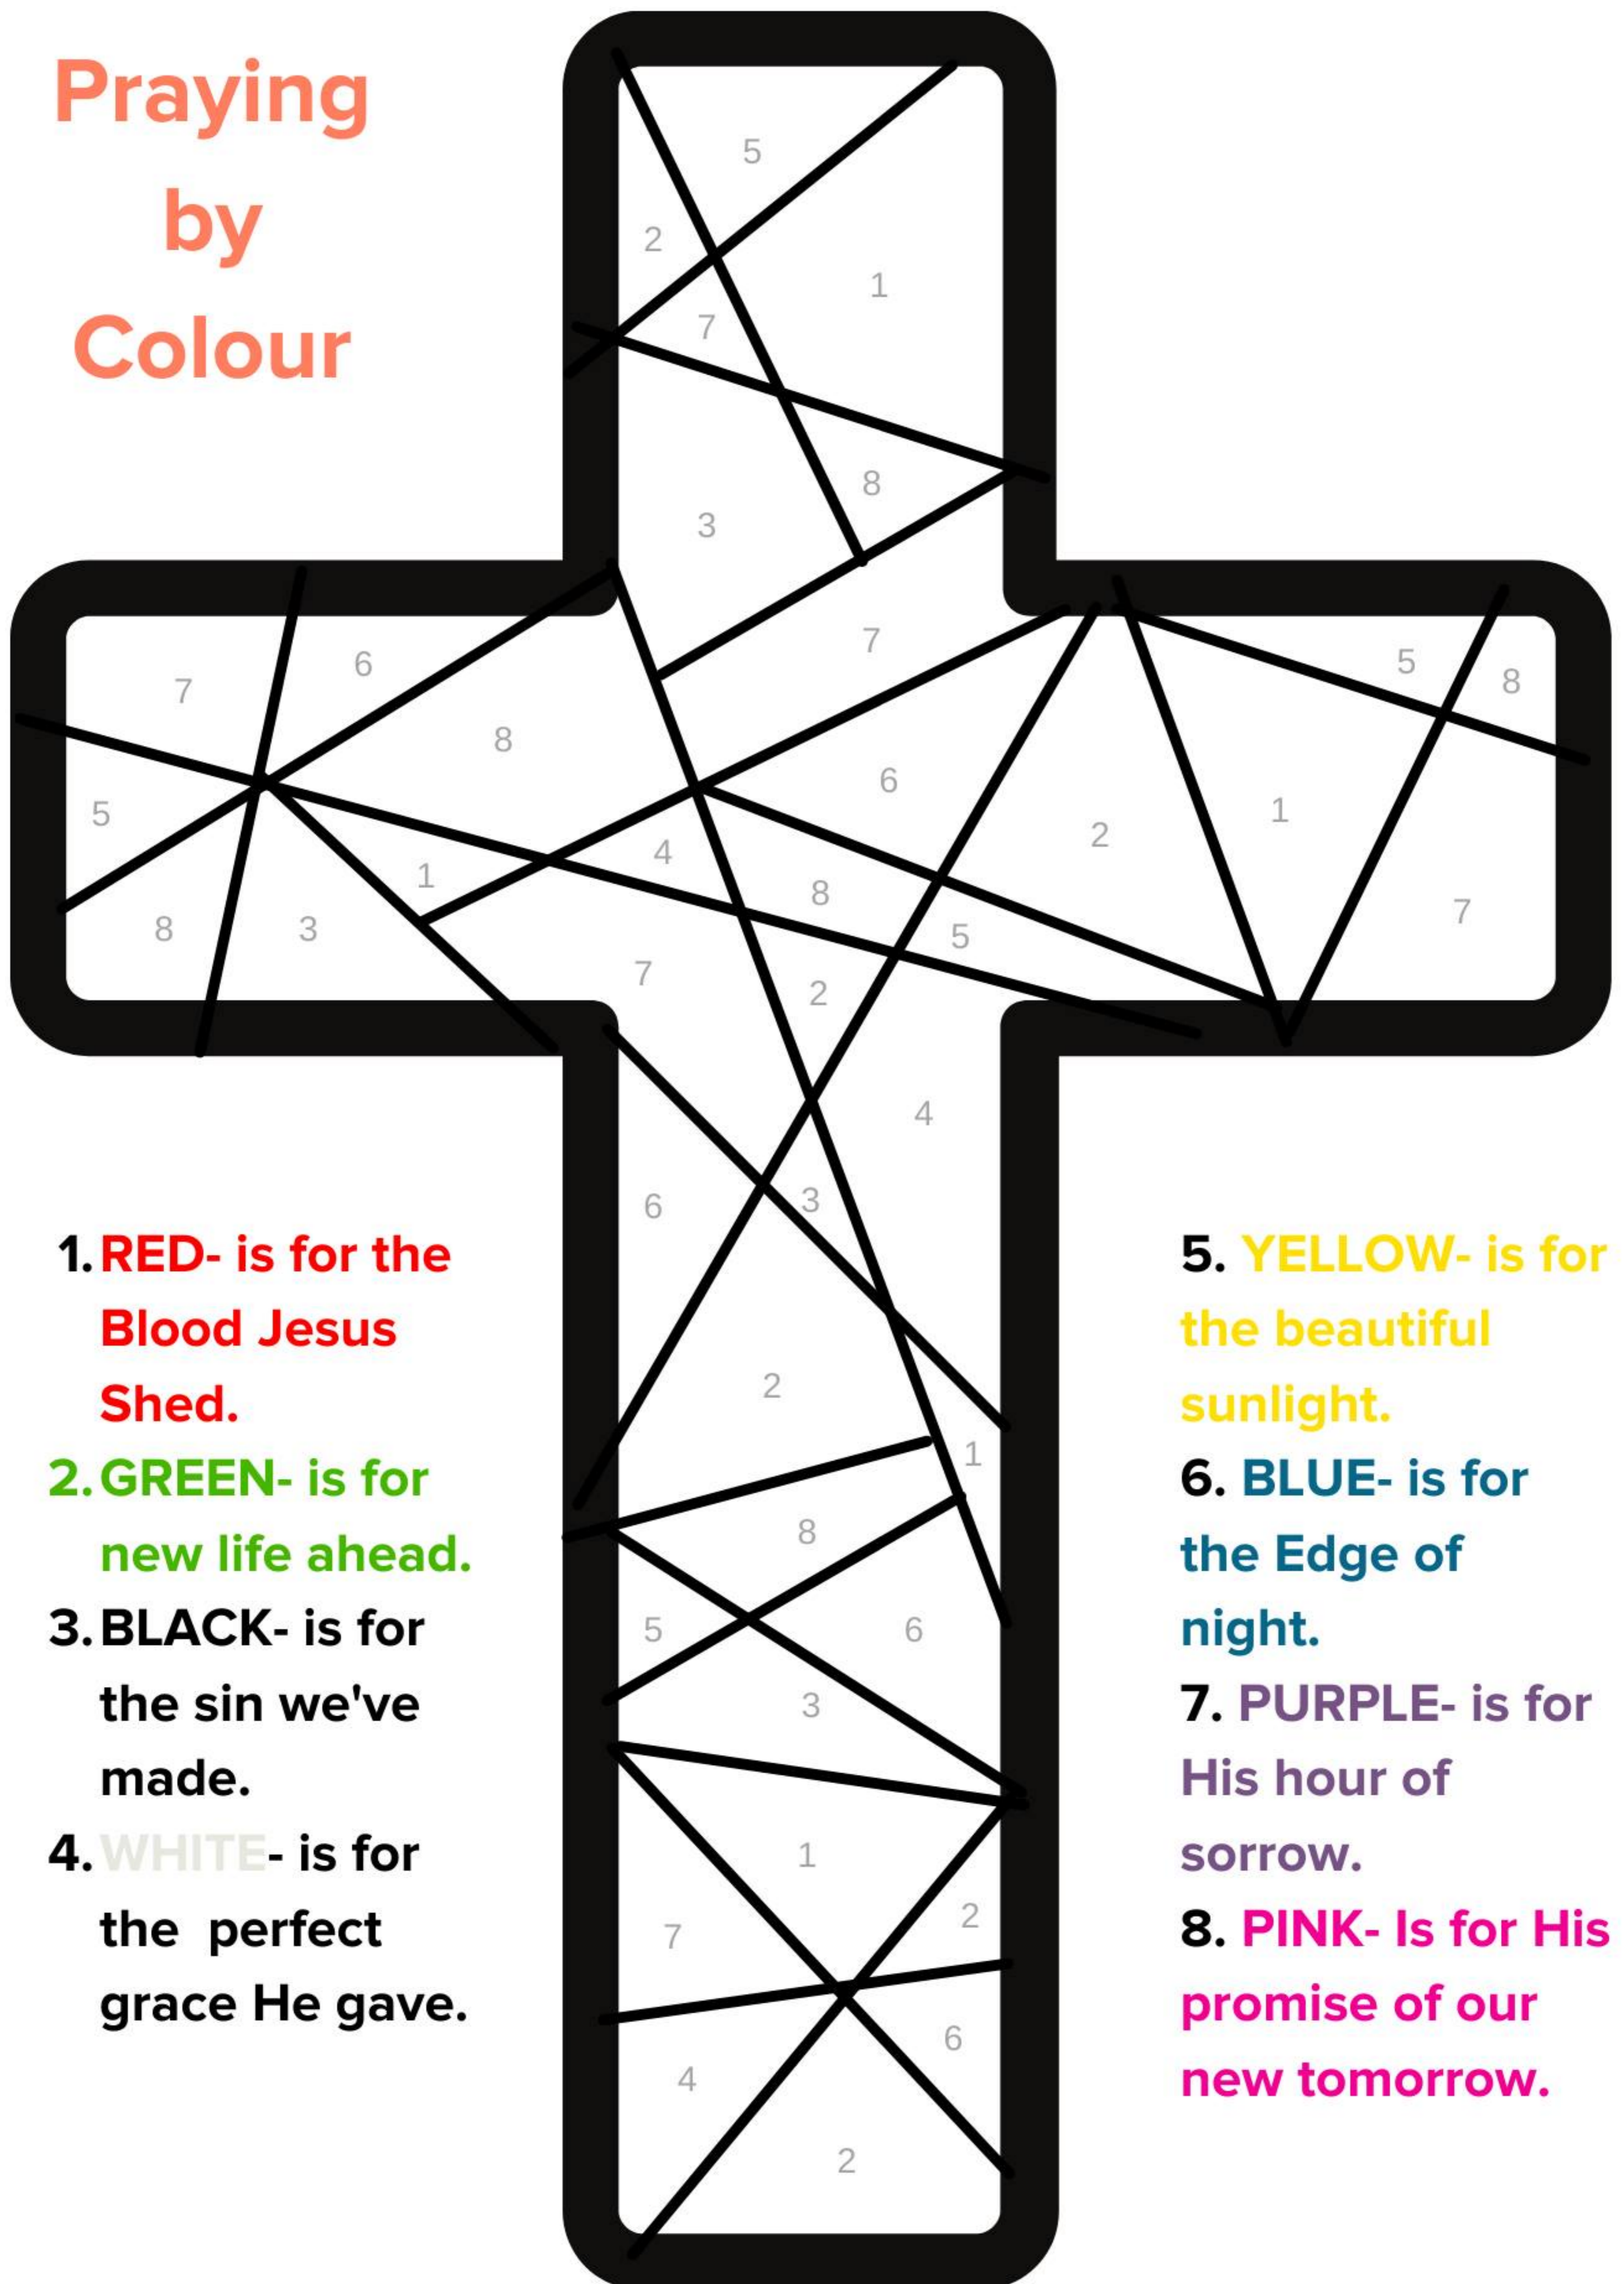

# Praying by Colour

- 1. RED-** is for the Blood Jesus Shed.
- 2. GREEN-** is for new life ahead.
- 3. BLACK-** is for the sin we've made.
- 4. WHITE-** is for the perfect grace He gave.

- 5. YELLOW-** is for the beautiful sunlight.
- 6. BLUE-** is for the Edge of night.
- 7. PURPLE-** is for His hour of sorrow.
- 8. PINK-** Is for His promise of our new tomorrow.